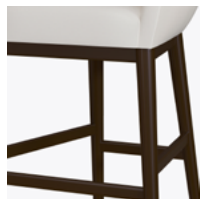

sciara

Counter Stool

sciara

Counter Stool

Inspired by mid-century design, the Sciara Counter Stool is a standout in a relaxed environment where people gather for a light meal, a drink and conversation. It features a curvaceous back and cascading arms. The stool has a concealed cleanout to eliminate a build-up of debris. It is a comfortable lounge like seat on Kwalu's modern tapered legs. The height of this stool assures a perfect fit at an eat-in kitchen counter.

Model: SCIASTLC111
24W 24.75D 38.5H 19.5SW 19SD 25SH 30.5AH

Features

Durable Finish
Kwalu's solid surface (1/8" thick) proprietary finish doesn't have any of the drawbacks of wood. The frames are moisture impervious, graffiti-resistant, easy to clean and maintenance-free.

Steel Reinforced
Our patented steel-reinforced joint system uses over 20 pieces of steel in most Kwalu chairs. Stop ongoing and costly furniture replacement.

Concealed Cleanout
Concealed cleanout eliminates a debris build-up behind the seat cushion.